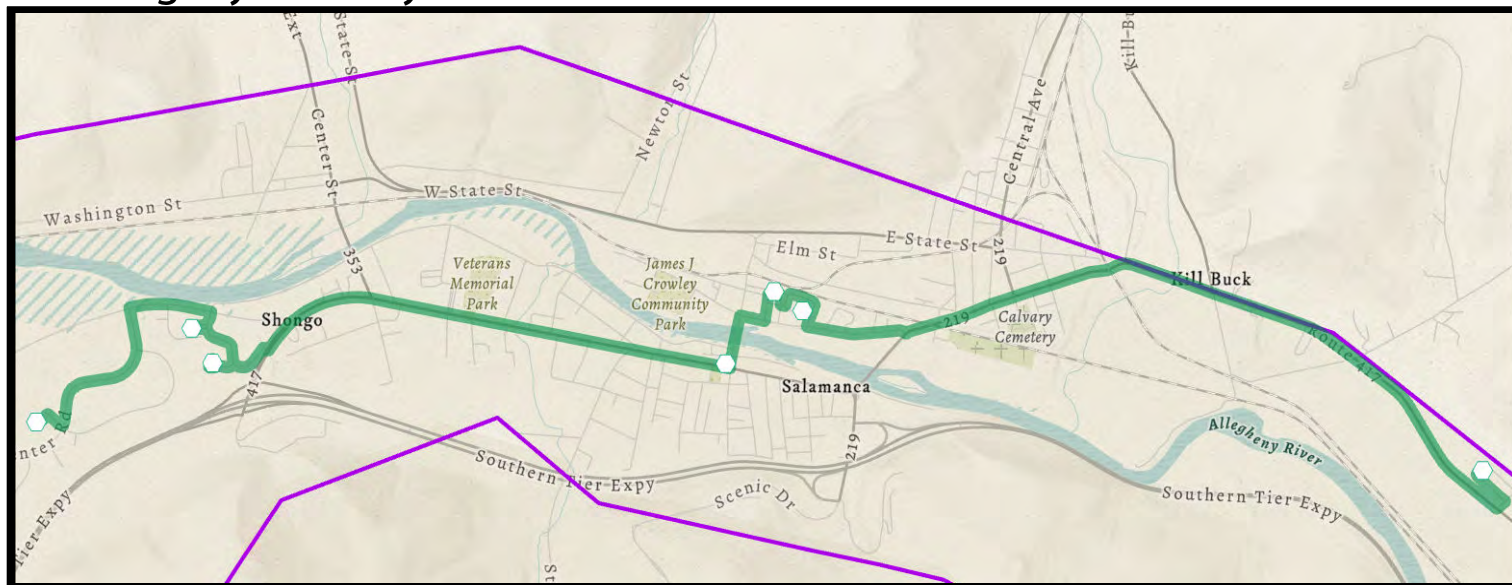

FROM STEAMBURG TO IRVING

ZONE 2										ZONE 1						
HIGHBANKS CAMPGROUND	TURTLE PIT CAFÉ	STEAMBURG COMMUNITY CENTER	SENECA ALLEGANY CASINO	SENECA ALLEGANY ADMIN BUILDING	ALLEGANY COMMUNITY CENTER	SENECA ONE STOP - SAL	CATT. COUNTY BUILDING	VILLAGE OF CATTARAUGUS	ZOAR VALLEY CLINIC	OAK TREE	WILLIAM SENECA BUILDING	SNI LAUNDROMAT	CATT COMMUNITY CENTER	SG&E - IRV	SENECA ONE STOP - IRV	
9:00 AM	9:04 AM	9:08 AM	9:25 AM	9:28 AM	9:31 AM	9:35 AM	9:49 AM	9:59 AM	10:22 AM	10:35 AM	10:36 AM	10:37 AM	10:39 AM	10:52 AM	10:54 AM	
11:10 AM	11:14 AM	11:18 AM	11:35 AM	11:38 AM	11:41 AM	11:45 AM	11:59 AM	12:09 PM	12:32 PM	12:45 PM	12:46 PM	12:47 PM	12:49 PM	1:02 PM	1:04 PM	
2:49 PM	2:53 PM	2:57 PM	3:14 PM	3:17 PM	3:20 PM	3:24 PM	3:38 PM	3:48 PM	4:11 PM	4:24 PM	4:25 PM	4:26 PM	4:28 PM	4:41 PM	4:43 PM	
4:59 PM	5:03 PM	5:07 PM	5:24 PM	5:27 PM	5:30 PM	5:34 PM	5:48 PM	5:58 PM	6:21 PM	6:34 PM	6:35 PM	6:36 PM	6:38 PM	6:51 PM	6:53 PM	
7:23 PM	7:27 PM	7:31 PM	7:48 PM	-	7:54 PM	7:58 PM	8:12 PM	8:22 PM	8:45 PM	8:58 PM	8:59 PM	9:00 PM	9:02 PM	9:15 PM	9:17 PM	
9:33 PM	9:37 PM	9:41 PM	9:58 PM	-	10:04 PM	10:08 PM	10:22 PM	10:32 PM	10:55 PM	11:08 PM	11:09 PM	11:10 PM	11:12 PM	11:25 PM	11:27 PM	

Main Line - Interterritory Connector

OATS Transfer 

NFTA Transfer 

William Seneca Building Area

Seneca Allegany Admin Building Area

Allegany Territory Circulator

 585-968-0834 / TDD 711

 SenecaTransit.com

 2024

EVERYONE FOR A PUBLIC TRANSPORTATION SYSTEM

Connecting the Western Door

The Seneca Transit System (STS) is a public transit system for anyone who needs a ride! STS connects the Seneca Nation's Allegany and Cattaraugus Territories and provides local service throughout Salamanca and the Allegany Territory.