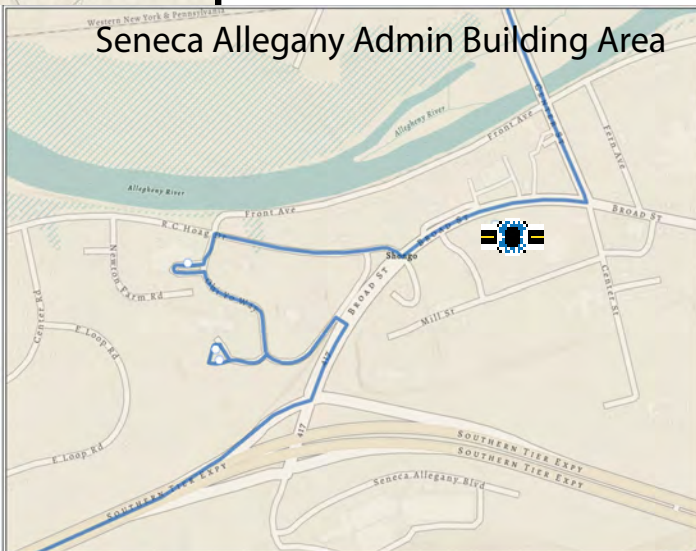

FROM STEAMBURG TO IRVING

ZONE 2										ZONE 1						
HIGHBANKS CAMPGROUND	TURTLE PIT CAFÉ	STEAMBURG COMMUNITY CENTER	SENECA ALLEGANY CASINO	SENECA ALLEGANY ADMIN BUILDING	ALLEGANY COMMUNITY CENTER	SENECA ONE STOP - SAL	CATT. COUNTY BUILDING	VILLAGE OF CATTARAUGUS	ZOAR VALLEY CLINIC	OAK TREE	WILLIAM SENECA BUILDING	SNI LAUNDROMAT	CATT COMMUNITY CENTER	SG&E - IRV	SENECA ONE STOP - IRV	
9:00 AM	9:04 AM	9:08 AM	9:25 AM	9:28 AM	9:31 AM	9:35 AM	9:49 AM	9:59 AM	10:22 AM	10:35 AM	10:36 AM	10:37 AM	10:39 AM	10:52 AM	10:54 AM	
11:10 AM	11:14 AM	11:18 AM	11:35 AM	11:38 AM	11:41 AM	11:45 AM	11:59 AM	12:09 PM	12:32 PM	12:45 PM	12:46 PM	12:47 PM	12:49 PM	1:02 PM	1:04 PM	
2:49 PM	2:53 PM	2:57 PM	3:14 PM	3:17 PM	3:20 PM	3:24 PM	3:38 PM	3:48 PM	4:11 PM	4:24 PM	4:25 PM	4:26 PM	4:28 PM	4:41 PM	4:43 PM	
4:59 PM	5:03 PM	5:07 PM	5:24 PM	5:27 PM	5:30 PM	5:34 PM	5:48 PM	5:58 PM	6:21 PM	6:34 PM	6:35 PM	6:36 PM	6:38 PM	6:51 PM	6:53 PM	
7:23 PM	7:27 PM	7:31 PM	7:48 PM	-	7:54 PM	7:58 PM	8:12 PM	8:22 PM	8:45 PM	8:58 PM	8:59 PM	9:00 PM	9:02 PM	9:15 PM	9:17 PM	
9:33 PM	9:37 PM	9:41 PM	9:58 PM	-	10:04 PM	10:08 PM	10:22 PM	10:32 PM	10:55 PM	11:08 PM	11:09 PM	11:10 PM	11:12 PM	11:25 PM	11:27 PM	

Main Line - Interterritory Connector

OATS Transfer 

NFTA Transfer 

William Seneca Building Area

Seneca Allegany Admin Building Area

Allegany Territory Circulator

 585-968-0834 / TDD 711

 SenecaTransit.com

 2024

EVERYONE FOR A PUBLIC TRANSPORTATION SYSTEM

Connecting the Western Door

The Seneca Transit System (STS) is a public transit system for anyone who needs a ride! STS connects the Seneca Nation's Allegany and Cattaraugus Territories and provides local service throughout Salamanca and the Allegany Territory.