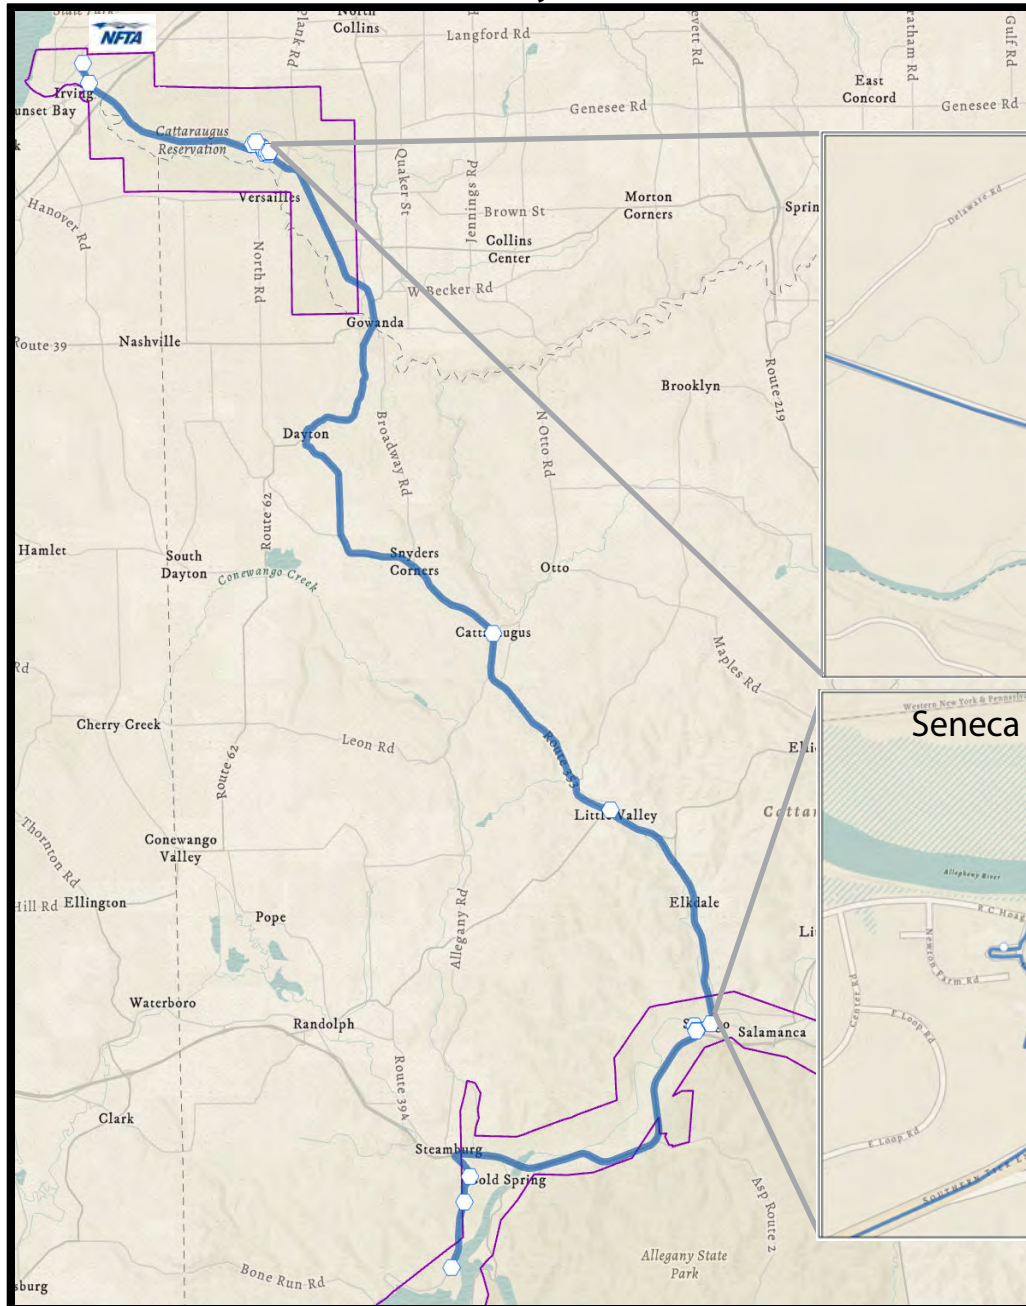

Main Line - Interterritory Connector

OATS Transfer

NFTA Transfer