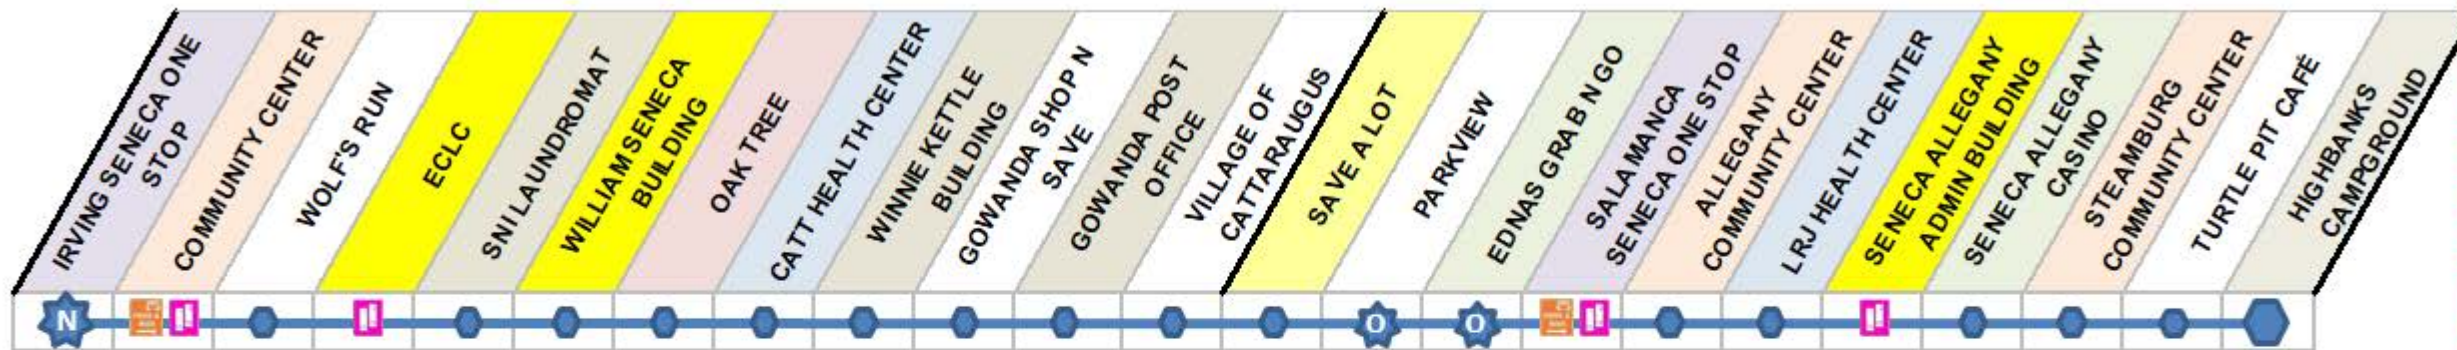

# EMERGENCY SCHEDULE EFFECTIVE APRIL 2020

Monday-Saturday 7:30am - 8:30pm

## ZONE 1 (North)

MONDAY - FRIDAY 7:00 - 11:15 AM AND 3:00 - 6:00 PM

(START)	7:30a	-	7:45a	-	7:46a	7:47a	7:49a	7:51a	-	8:06a	8:09a
↻	8:58a	-	8:43a	-	8:42a	8:41a	8:39a	8:37a	-	8:22a	8:19a
↻	9:13a	-	9:28a	-	9:29a	9:30a	9:32a	9:34a	-	9:49a	9:52a
↻	10:41a	-	10:26a	-	10:25a	10:24a	10:22a	10:20a	-	10:05a	10:02a
↻	11:11a	-	11:26a	-	11:27a	11:28a	11:30a	11:32a	-	11:47a	11:50a
↻	12:34p	-	12:19p	-	12:18p	12:17p	12:15p	12:13p	-	11:58a	11:55a
↻	12:39p	-	12:54p	-	12:55p	12:56p	12:58p	1:00p	-	1:15p	1:18p
(END)	2:02p	-	1:47p	-	1:46p	1:45p	1:43p	1:41p	-	1:26p	1:23p
(START)	4:20p	-	4:35p	-	4:37p	4:39p	4:41p	4:43p	-	4:59p	5:02a
↻	5:53p	-	5:38p	-	5:36p	5:34p	5:32p	5:30p	-	5:14p	5:11a
↻	5:58p	-	6:13p	-	6:15p	6:17p	6:19p	6:21p	-	6:37p	6:40a
(END)	7:31p	-	7:16p	-	7:14p	7:12p	7:10p	7:08p	-	6:52p	6:49a

## ZONE 2 (South)

MONDAY - FRIDAY 6:45 - 11:45 AM AND 2:30 - 6:00 PM

(START)	8:22a	8:13a	8:08a	8:06a	8:01a	7:59a	7:55a	-	7:38a	7:34a	7:30a
↻	8:27a	8:36a	8:41a	8:43a	8:48a	8:50a	8:54a	-	9:11a	9:15a	9:19a
↻	10:26a	10:17a	10:12a	10:10a	10:05a	10:03a	9:59a	-	9:42a	9:38a	9:34a
↻	10:31a	10:40a	10:45a	10:47a	10:52a	10:54a	10:58a	-	11:15a	11:19a	11:23a
↻	12:40p	12:31p	12:26p	12:24p	12:19p	12:17p	12:13p	-	11:56a	11:52a	11:48a
↻	12:45p	12:54p	12:59p	1:01p	1:06p	1:08p	1:12p	-	1:29p	1:33p	1:37p
↻	2:34p	2:25p	2:20p	2:18p	2:13p	2:11p	2:07p	-	1:50p	1:46p	1:42p
(END)	2:39p	2:48p	2:53p	2:55p	3:00p	3:02p	3:06p	-	3:23p	3:27p	3:31p
(START)	5:07p	4:58p	4:53p	4:51p	4:46p	4:44p	4:40p	-	4:23p	4:19p	4:15p
↻	5:12p	5:21p	5:26p	5:28p	5:33p	5:35p	5:39p	-	5:56p	6:00p	6:04p
↻	7:01p	6:52p	6:47p	6:45p	6:40p	6:38p	6:34p	-	6:17p	6:13p	6:09p
(END)	7:06p	7:15p	7:20p	7:22p	7:27p	7:29p	7:33p	-	7:50p	7:54p	7:58p

ALTERNATE SCHEDULE